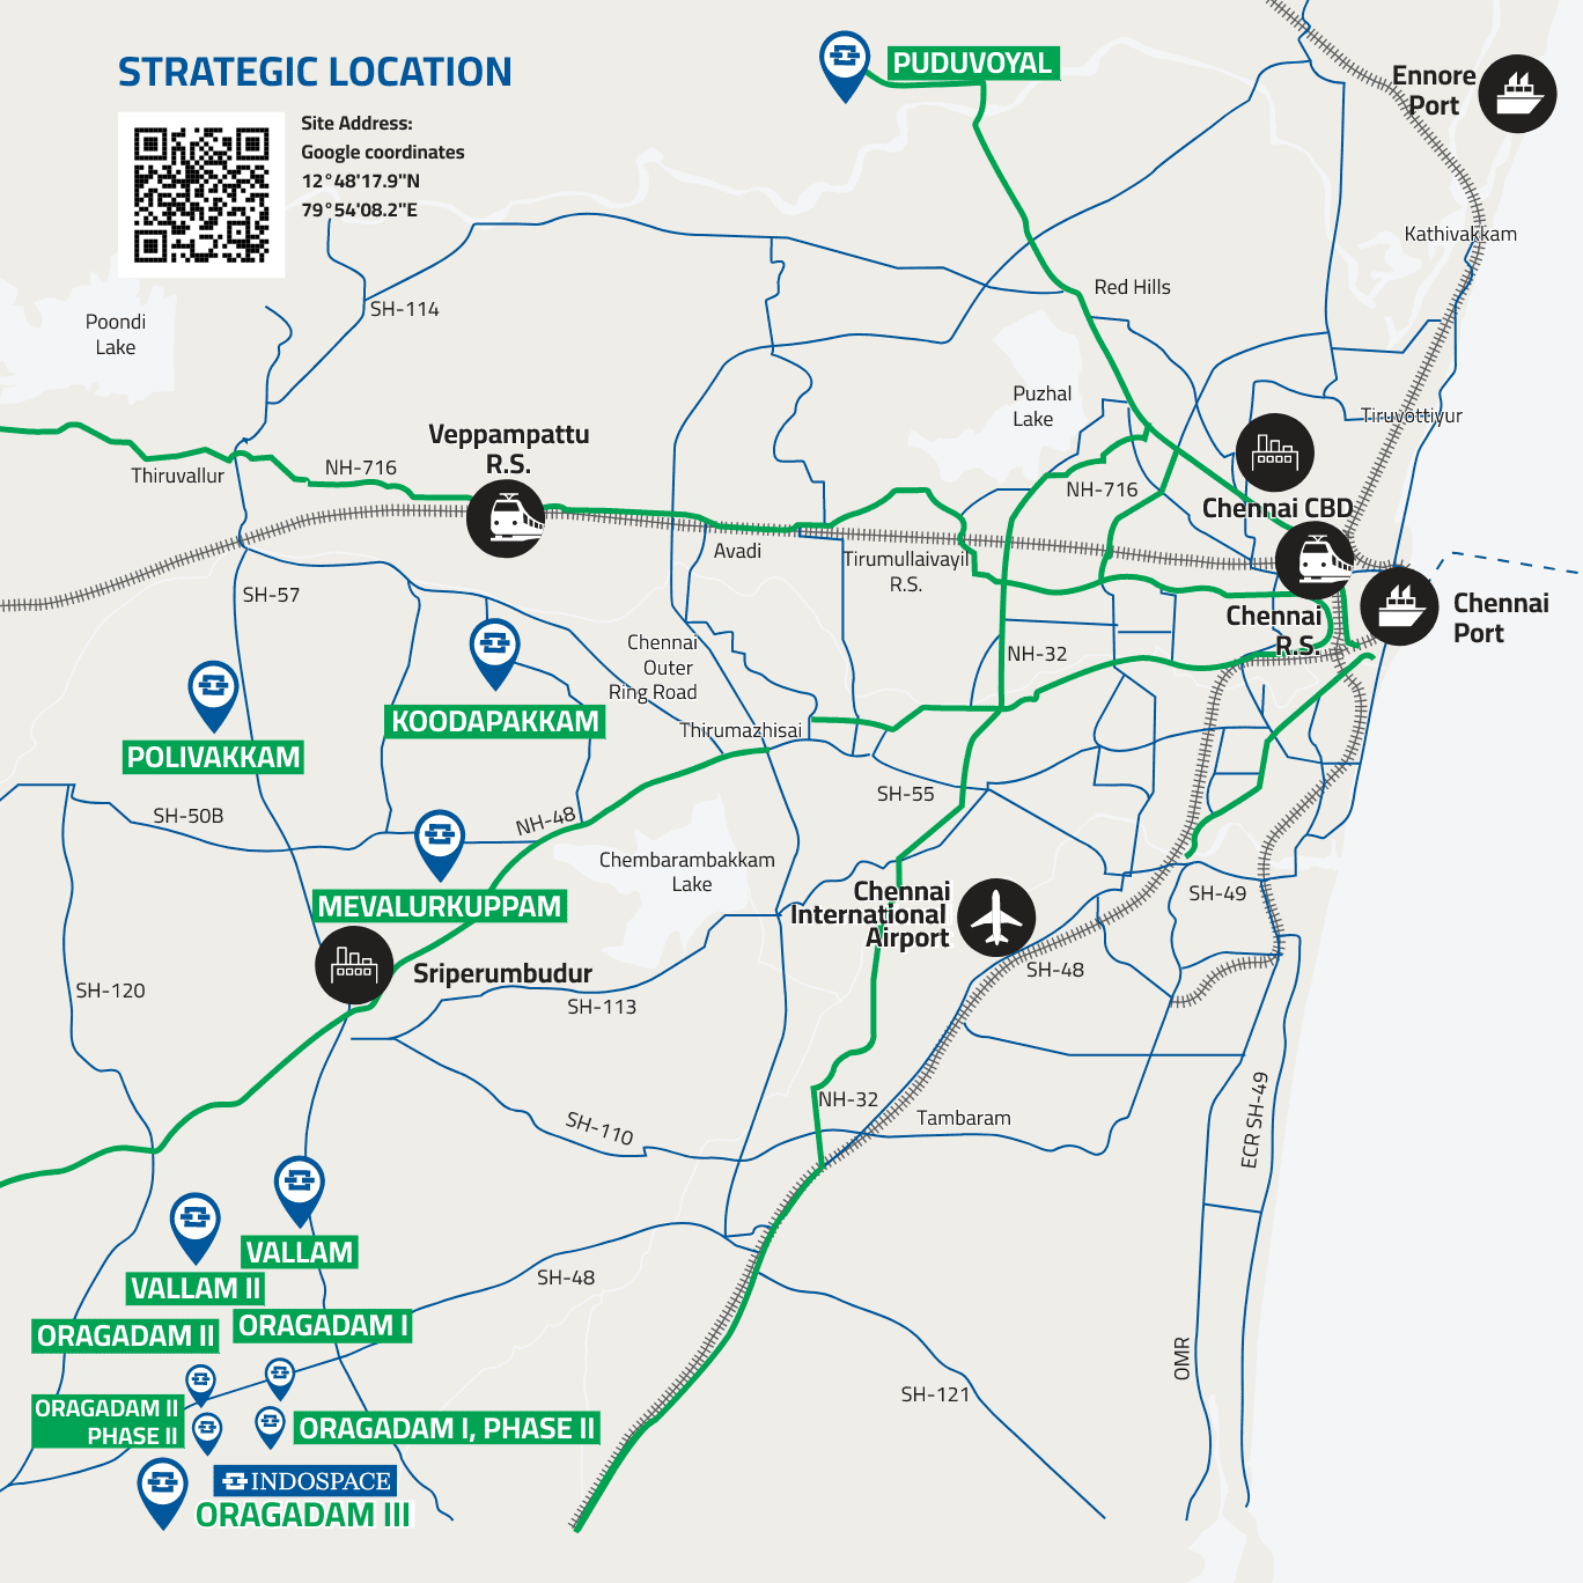

ORAGADAM III

STRATEGIC LOCATION

Site Address:
Google coordinates
12°48'17.9"N
79°54'08.2"E

PUDUVOYAL

Ennore Port

Kathivakkam

Tiruvottiyur

Chennai CBD

Chennai R.S.

Chennai Port

Veppampattu R.S.

KOODAPAKKAM

POLIVAKKAM

MEVALURKUPPAM

Sriperumbudur

Chennai International Airport

Poondi Lake

SH-114

NH-716

SH-57

SH-50B

SH-120

NH-48

SH-113

SH-110

SH-48

SH-121

Red Hills

Puzhal Lake

Avadi

Tirumullaivayil R.S.

Chennai Outer Ring Road